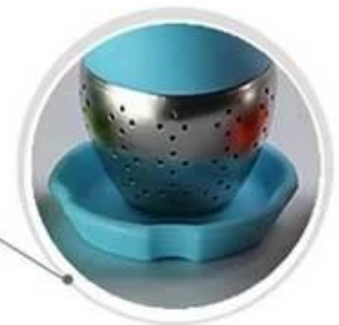

## Product informations

Name: leaf silicone tea infuser

Material: silicone+steel

Size: 15cm\*5cm

Package: ploybag/  
custom box

## Product details

leaf shape

Silicone is connect  
-ed to the filter

steel filter

silicone tray

1

2

3