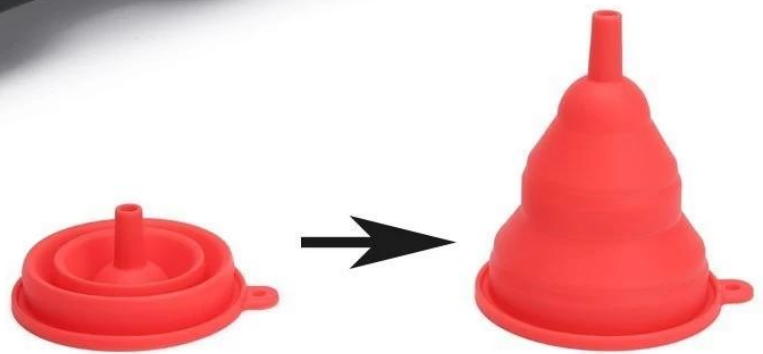

[szbhd.en.alibaba.com](http://szbhd.en.alibaba.com)

Traditional Ice Cube Tray

Ice Cube Tray with Plastic Filling Funnel

**INCLUDES ONE FUNNEL**

1. Fill the tray up with water

4. Make sure that tray is sealed closely, and check if the hole is fill up with water. If not you can use funnel and add some to fill it

2. Cover the other has a hole

3. Push the tray as a lid gradually, squeezed excess water from the tray. Please be slow to push it, or it will not be shaped sphere perfectly

1. UPC FNSKU

2. K = K

3. DHL UPS FedEx