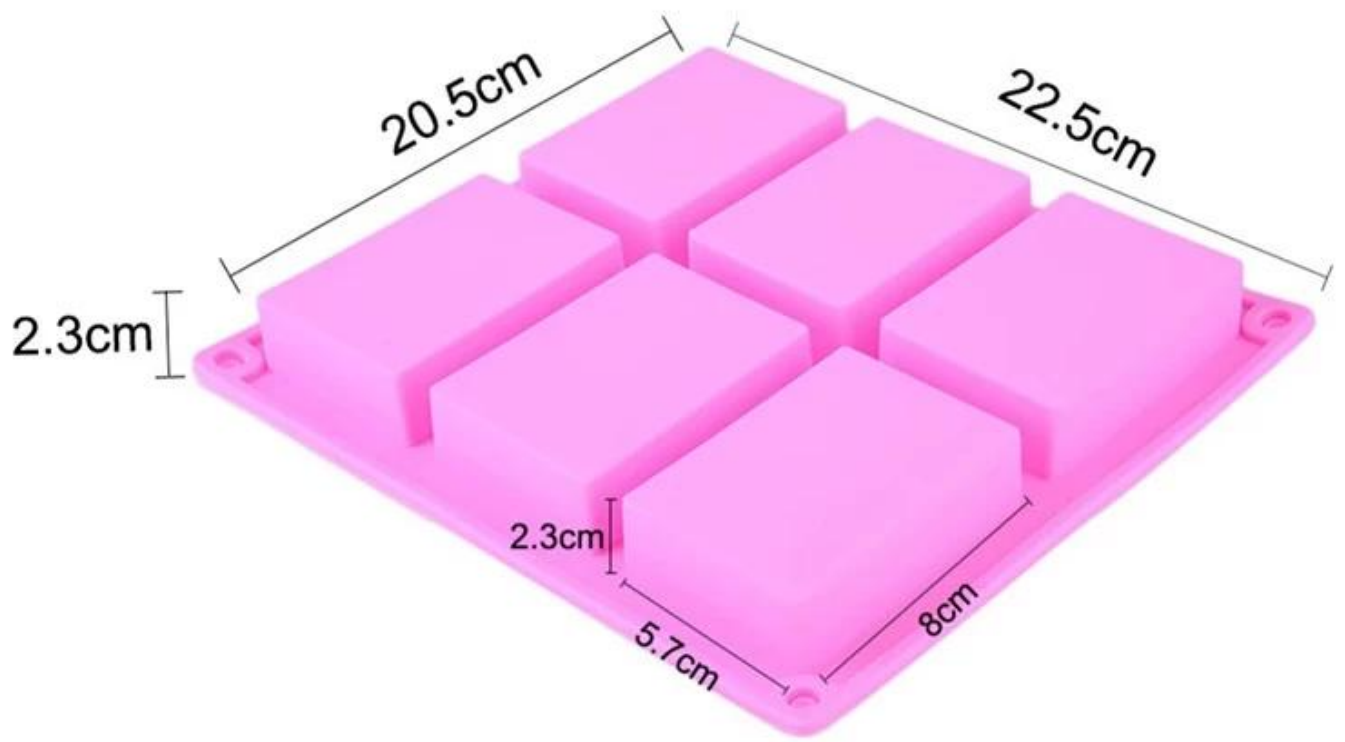

6. 2. DIY

1. 100
2. PMS
- 3.
4. Suitable
5. Material ROHS \ LFGB

| | |
|--|-------------------------|
| | |
| | |
| | 100 |
| | 22x20.4x2.5cm 7.9x5.4cm |
| | 140g / pc |
| | |
| | |
| | |

###

□□□□□□□□□□