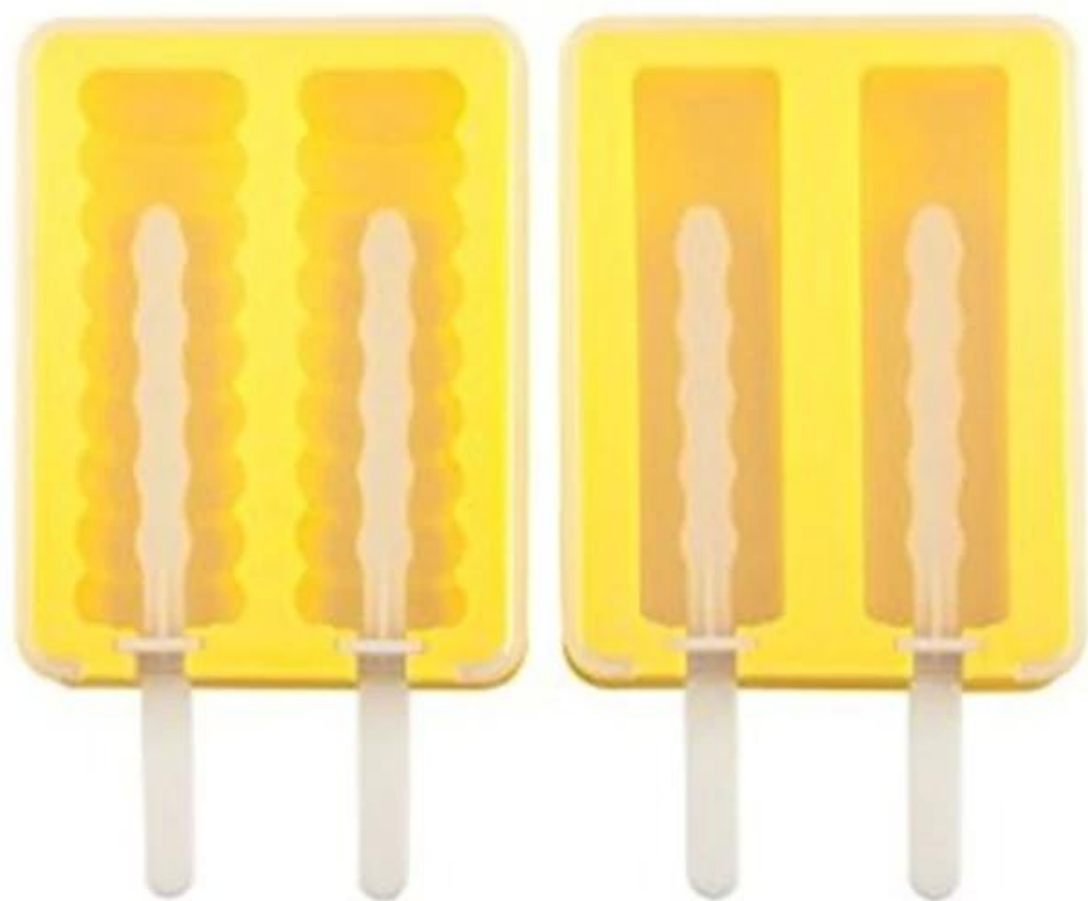

GO   

Easy to Make

The soft silicone material make the ice pops easy to pop out

With soft lids to protect the ice pops fresh all the time

The long handle make easy and comfortable to hold both for adult and kids