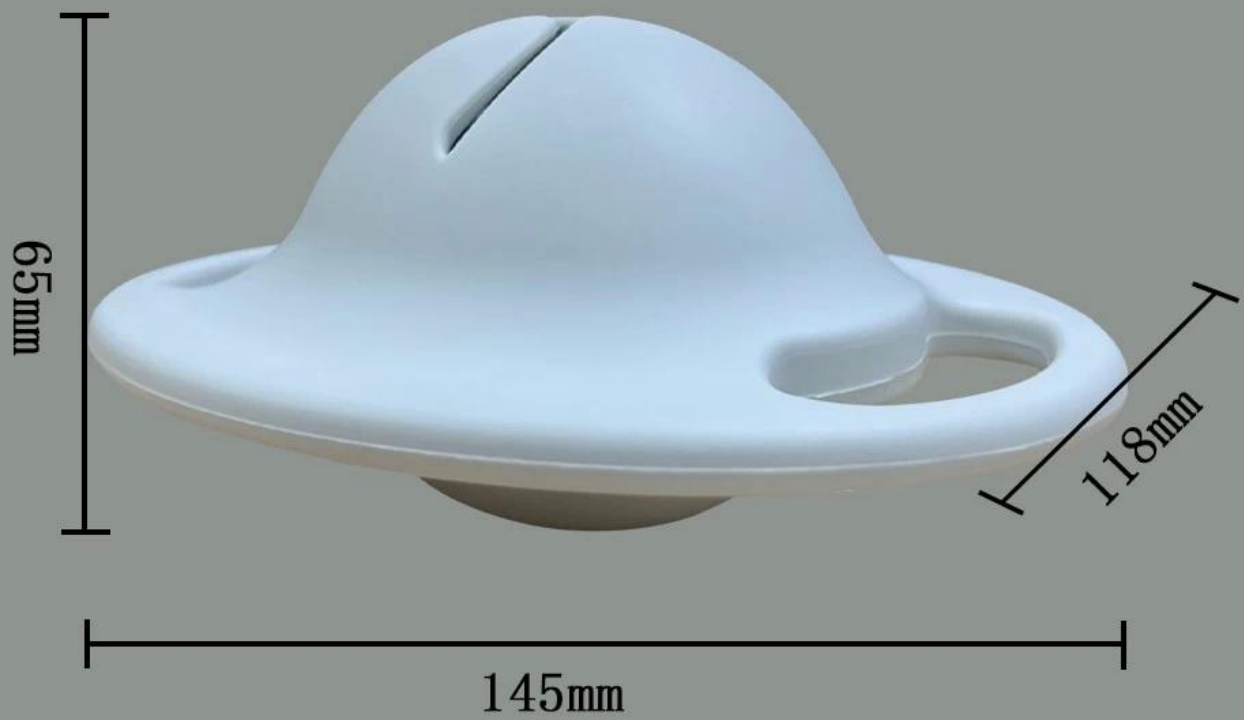

Product information

Weight: 119g