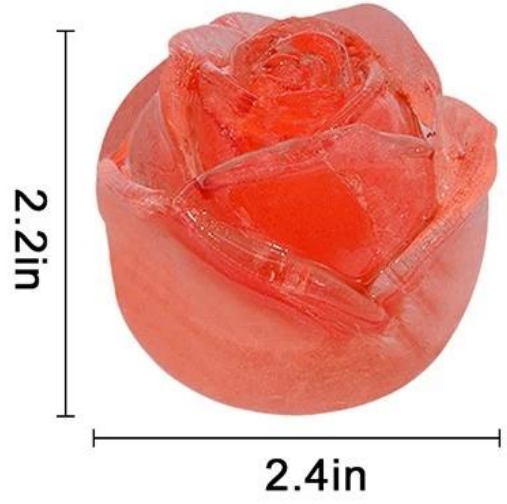

Weight : 284g

□□□□□

1. 100% OPP
 2. 100% OPP
 3. 1-7
 4. 100%
 5. 100% OPP
 6. 2 ALTER
 7. 3
 8. 100%
 9. 1 DHL UPS FedEx
 10. 2
 11. 3
 12. 5-20 QTY

□□□□

Production Process

1. BHD Factory

2. Raw Materials

3. Mixing