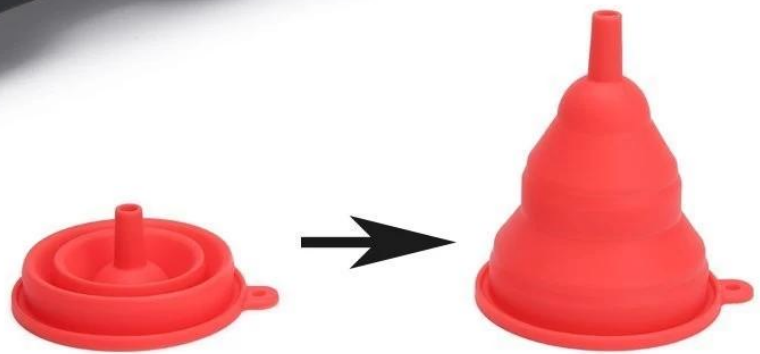

[szbhd.en.alibaba.com](http://szbhd.en.alibaba.com)

Traditional Ice Cube Tray

Ice Cube Tray with Plastic Filling Funnel

**INCLUDES ONE FUNNEL**

1. Fill the tray up with water

4. Make sure that tray is sealed closely, and check if the hole is fill up with water. If not you can use funnel and add some to fill it

2. Cover the other has a hole

3. Push the tray as a lid gradually, squeezed excess water from the tray. Please be slow to push it, or it will not be shaped sphere perfectly

1. UPC FNSKU

2. K = K

3. DHL UPS