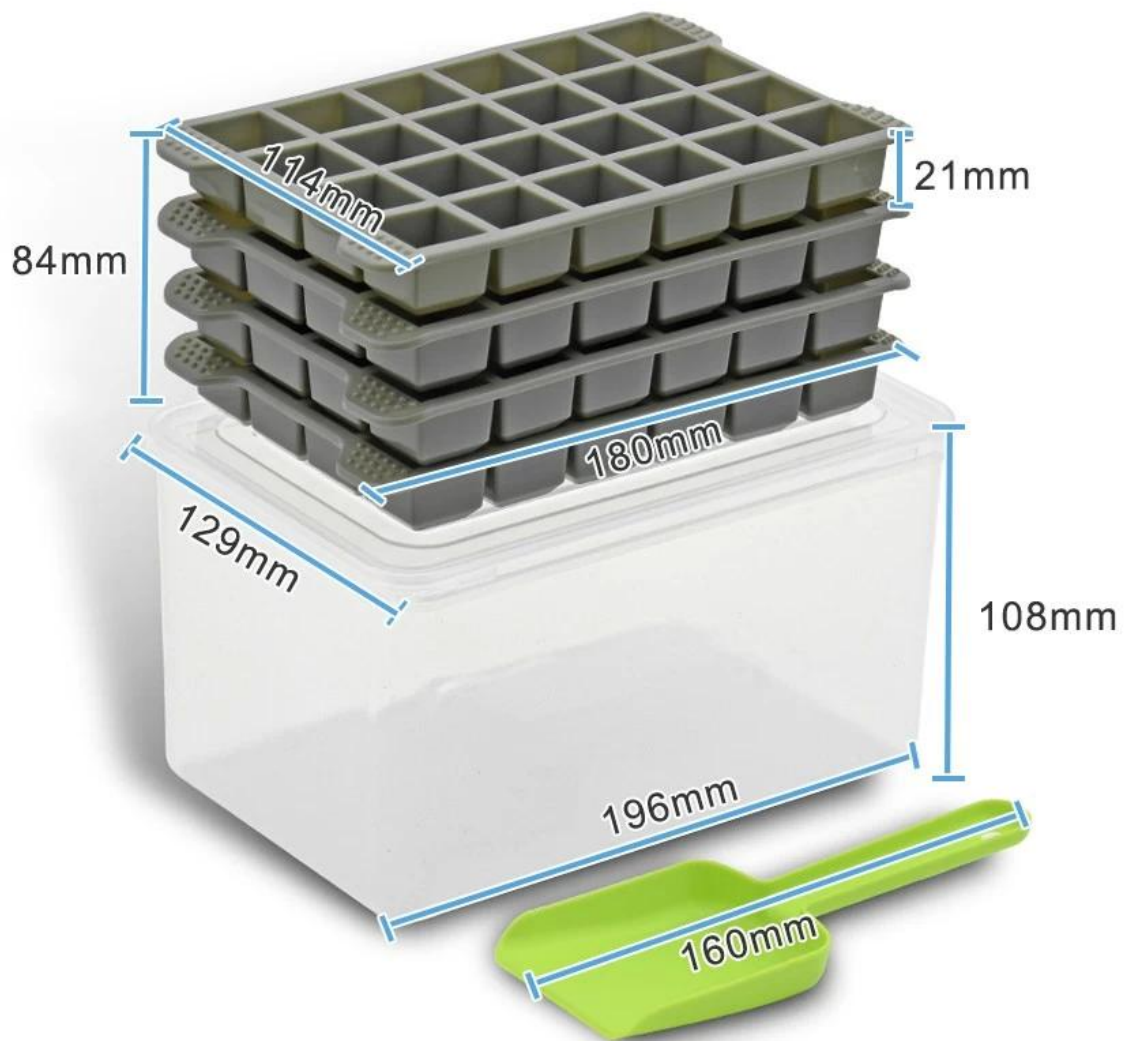

**Benhaida** 96

BPA

96

20\*13\*11cm 2.1cm

437

100

BPA

FDA LFGB SGS

1-3

OEM

PayPal Payoneer T/T

**Weight (excluding shovel): 430g**

Ice shovel weight: 7g

1. 100% BPA Free

- 100% BPA Free

2. 100% BPA Free

8 Square

8 Sphere

8 Sticks

2Cavity 7.5cm Sphere

2 Sphere

2 Square

2 Skull

2 Diamond