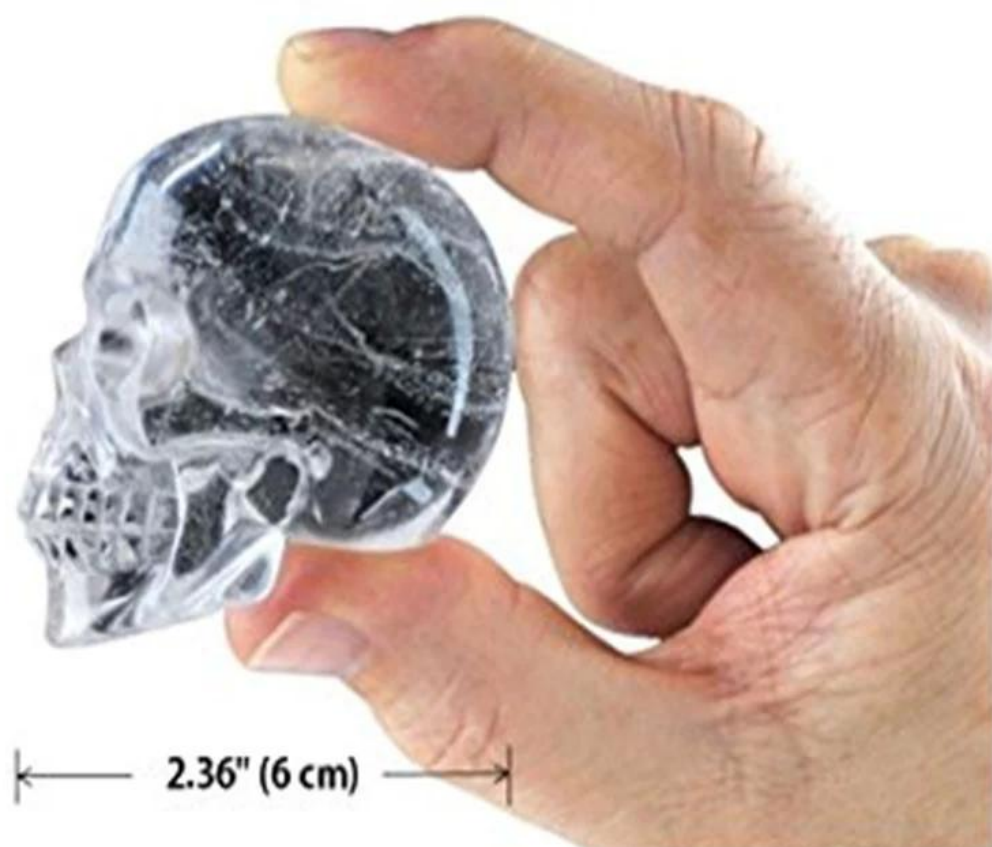

MAKE YOUR DRINK LOOK AWESOME
KEEP IT COOL LONGER

2" (5 cm)