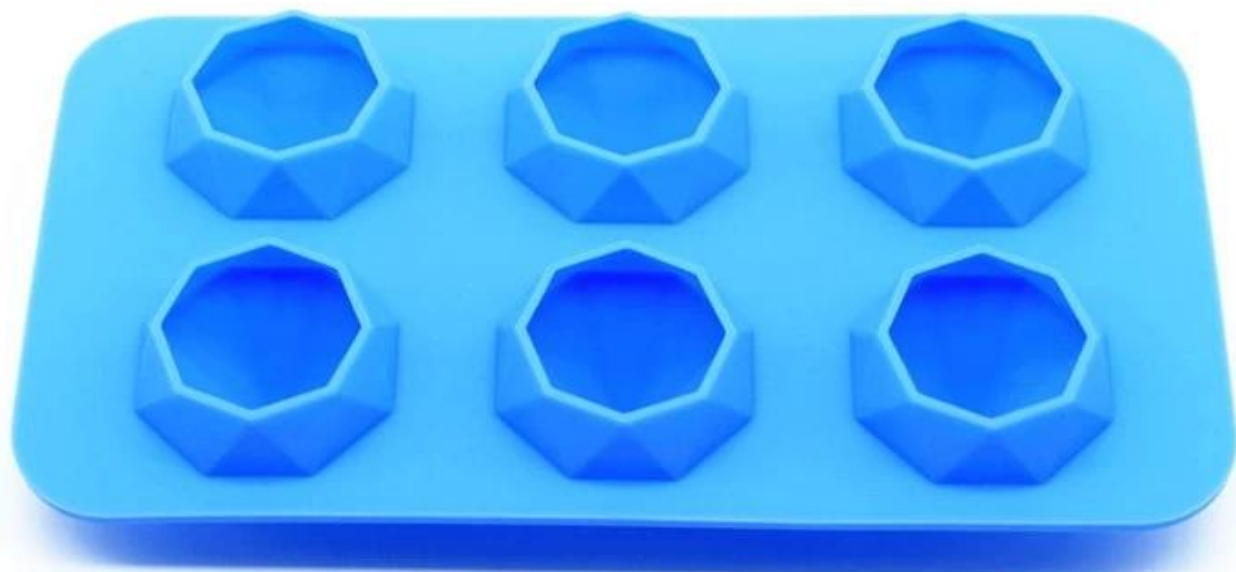

27 3D

27 / 23 * 12 * 2.6 82

3D

2.

3.

4. &

SGS

FDA
APPROVED

SGS

□□□□

3D Diamond Shape Ice tray

FDA
APPROVED

SGS

FDA
APPROVED

SGS

3. 1-2;