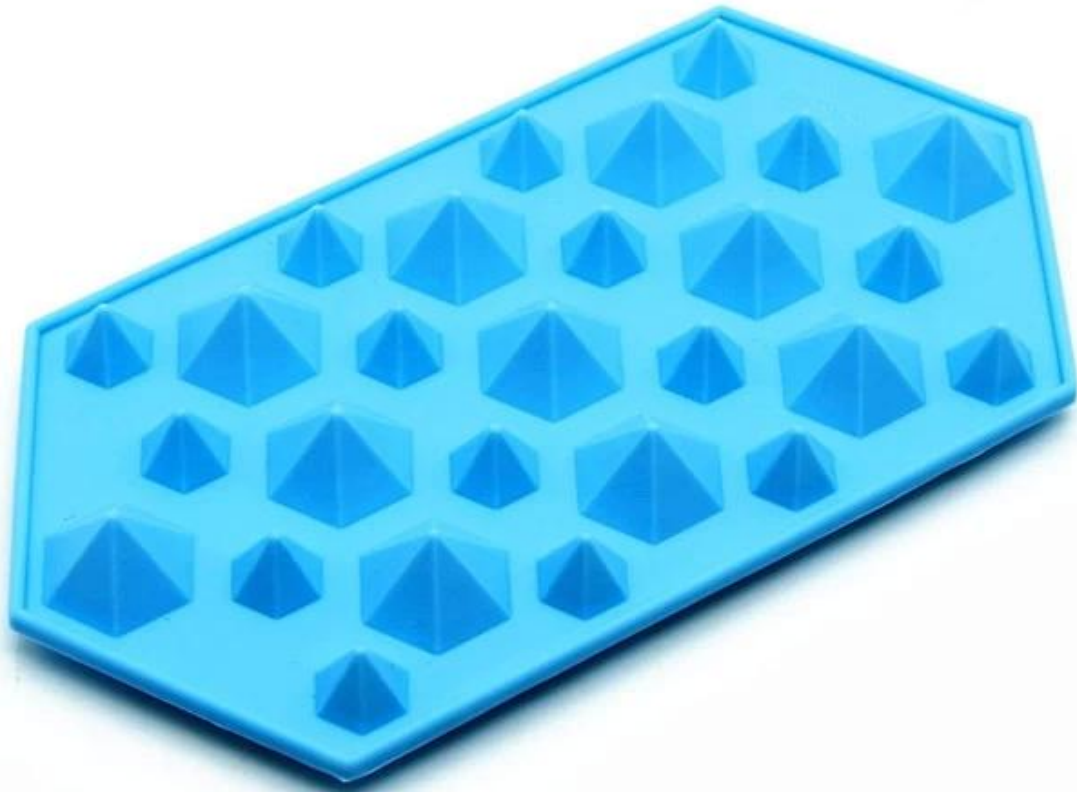

27 3D

27 / 23 * 12 * 2.6 82

3D

2.

3.

4. &

SGS

FDA
APPROVED

SGS

□□□□

3D Diamond Shape Ice tray

FDA
APPROVED

SGS

FDA
APPROVED

SGS

3. 1-2;