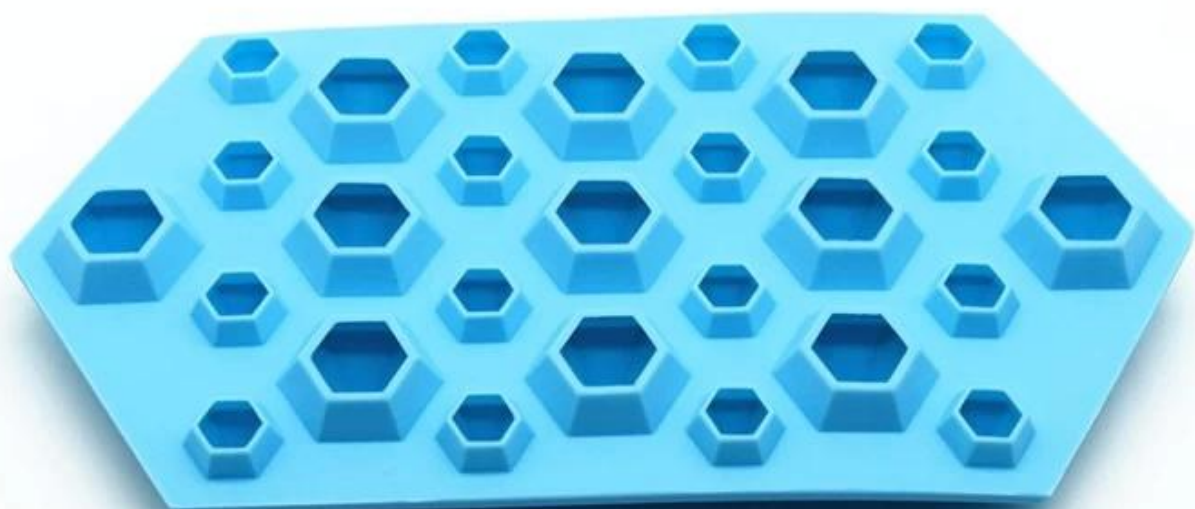

27 3D

27 / 23 * 12 * 2.6 82

3D

2.

3.

4. &

SGS

FDA
APPROVED

SGS

□□□□

3D Diamond Shape Ice tray

FDA
APPROVED

SGS

FDA
APPROVED

SGS

3. 1-2;