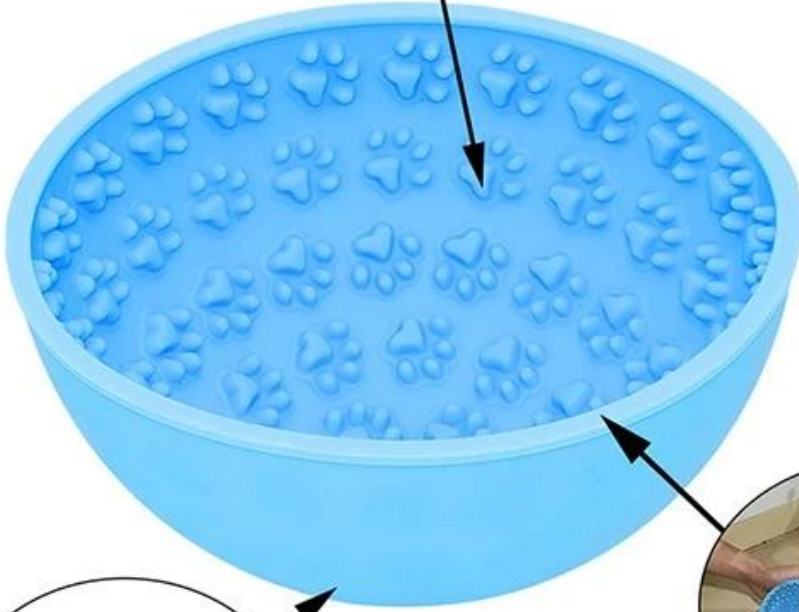

0000

Weight : 197g

---

Paw surface slows pets' eating speed

---

---

Tumbler design  
prevents dumping

---