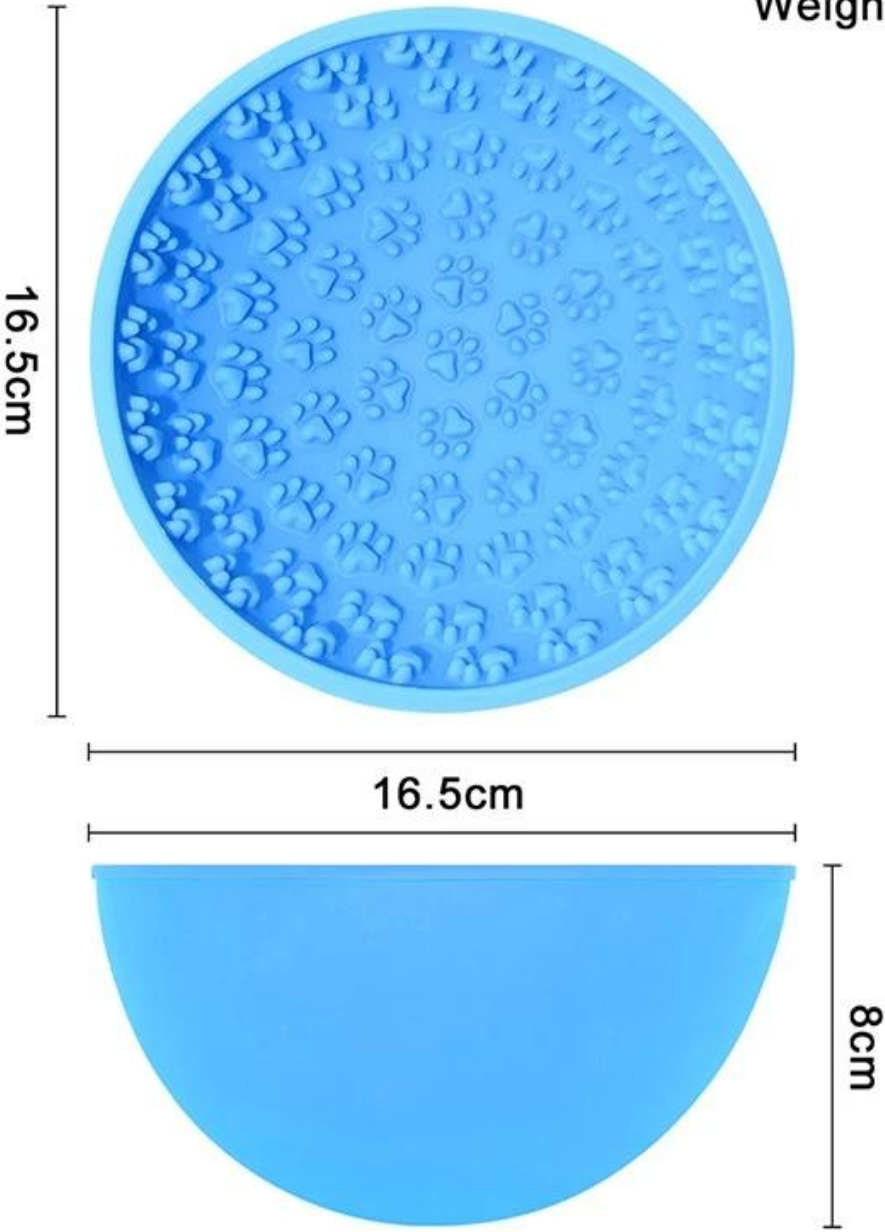

# Wobbling 3d

0000

00

00	000000/000000
00	00000000BPA00
00	0000/00000000
00	16.5 * 8cm.
00	197G / PC.
0000	-40+ 230centirade
Moq.	100pcs000000000000
00	000000
00	<ul style="list-style-type: none"><li>• DOT0000000004000000000000000000</li><li>• 000000000000;0000000 001/40000000</li></ul>
00	00000000000000000000

0000

Weight : 197g

---

Paw surface slows pets' eating speed

---

---

Tumbler design  
prevents dumping

---