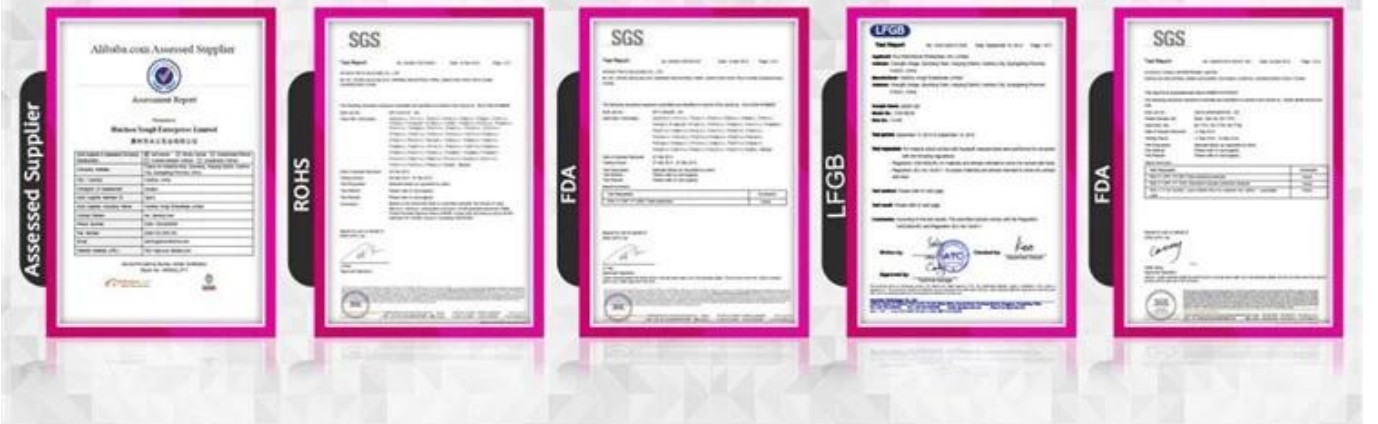

12

1. 320 * 245 * 30
2. Weight 218
3. features
4. Logo
5. Pantone
6. ploybag / /

1. 100
2. PMS
- 3.
- 4.
5. ROHS \ LFGB

###

VERIFIED CERTIFICATIONS

1. 50
- 2.
3. FDA LFGB
- 4.
- 5.

□□	□□□□□□
----	--------

OUR SERVICES