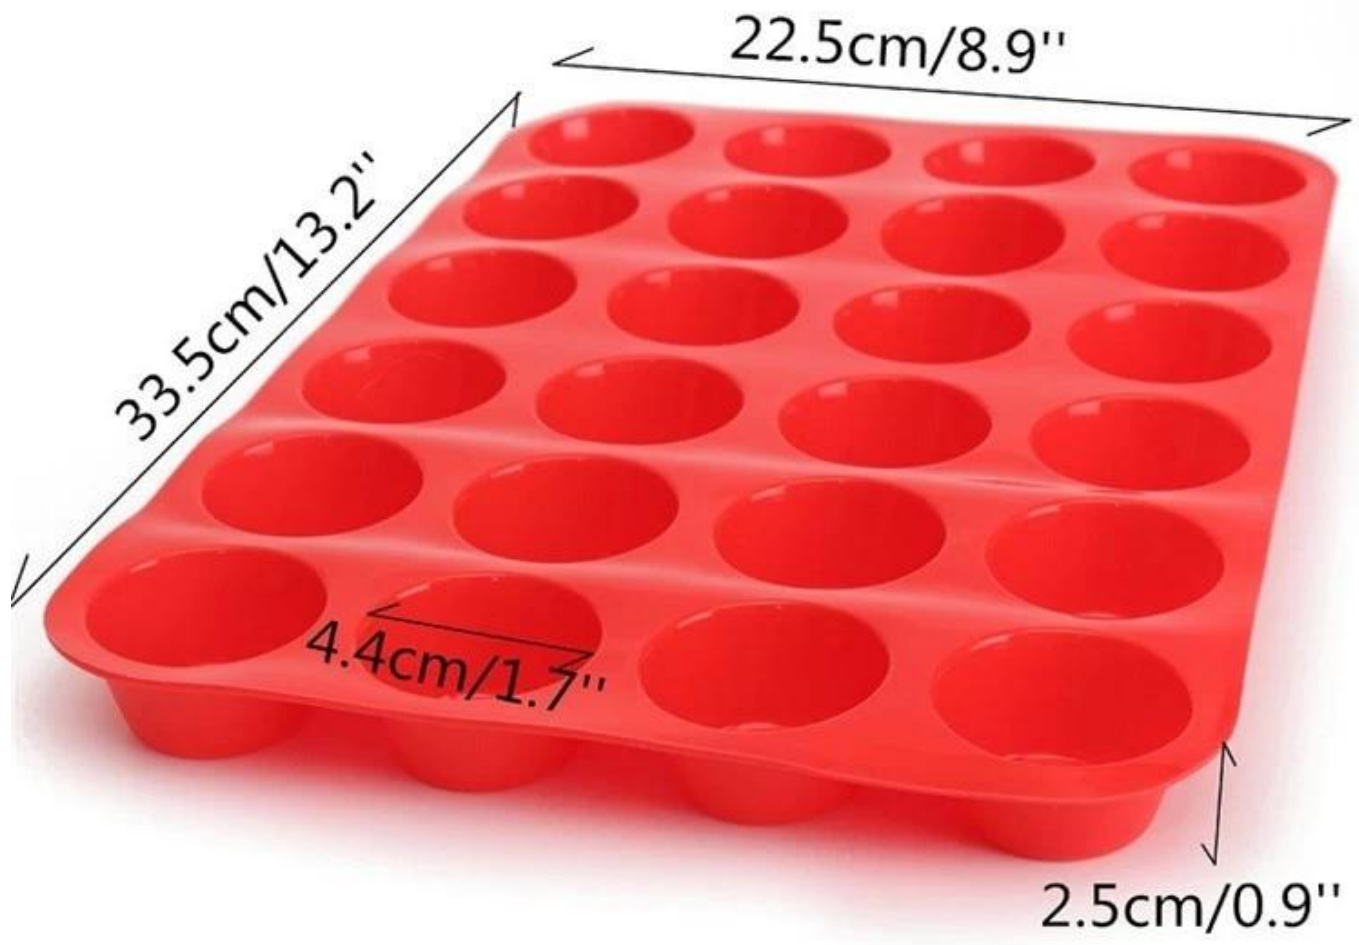

12

1. 320 * 245 * 30
2. Weight 218
3. features
4. Logo
5. Pantone
6. ploybag / /

1. 100
2. PMS
- 3.
- 4.
5. ROHS \ LFGB

###

VERIFIED CERTIFICATIONS

1. 50
- 2.
3. FDA LFGB
- 4.
- 5.

□□	□□□□□□
----	--------

OUR SERVICES